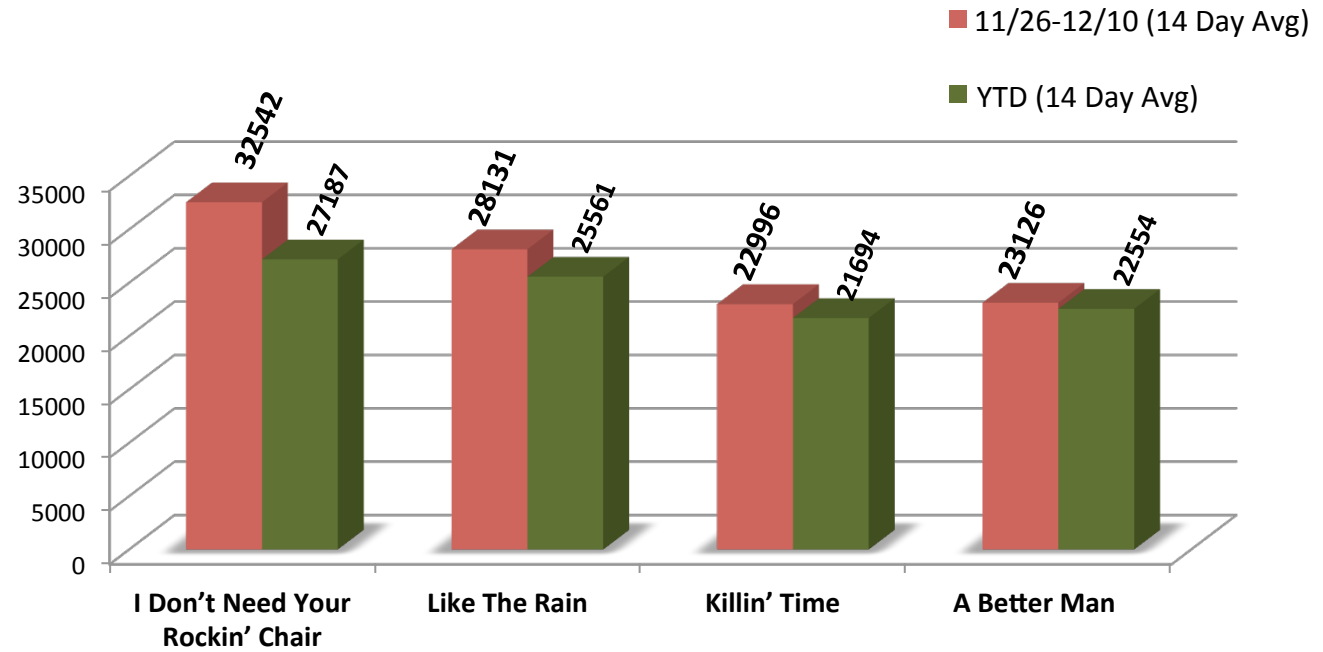

December 11, 2014

Total Followers :
15,901
↑ 3.9%

New Followers:
590

TOP TRACKS - NEW PLAYS

ALL TRACKS - NEW PLAYS

Instagram

December 11 , 2014

Total Followers :
986