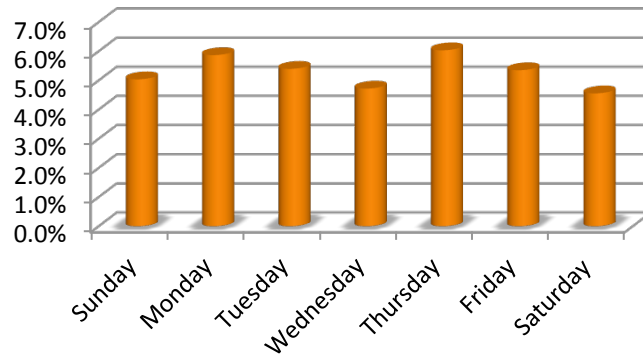

**Relative Engagement rate shows the number of Likes, Shares, and Comments your posts received (engagement) as a percentage of their actual reach

MOST ENGAGING POST

Clint Black
December 4 at 1:18pm · 🌐

Back when I was Killin a "little" time! #tbt

154,560 people reached [Boost Post](#)

Like · Comment · Share · 📌 13,636 🗨️ 474 ➦ 202

154,560 People Reached

14,941 Likes, Comments & Shares

14,215 Likes	13,636 On Post	579 On Shares
515 Comments	474 On Post	41 On Shares
211 Shares	202 On Post	9 On Shares

1,402 Post Clicks

1,400 Photo Views	2 Link Clicks	0 Other Clicks
-----------------------------	-------------------------	--------------------------

facebook

Post Performance Breakdown

RER BY DAY OF WEEK

REACH BY DAY OF WEEK

RER BY TIME (PST)

REACH BY TIME (PST)

RER BY POST TYPE

REACH BY POST TYPE

December 11, 2014

Total Followers:

37040

↑ 1.5%