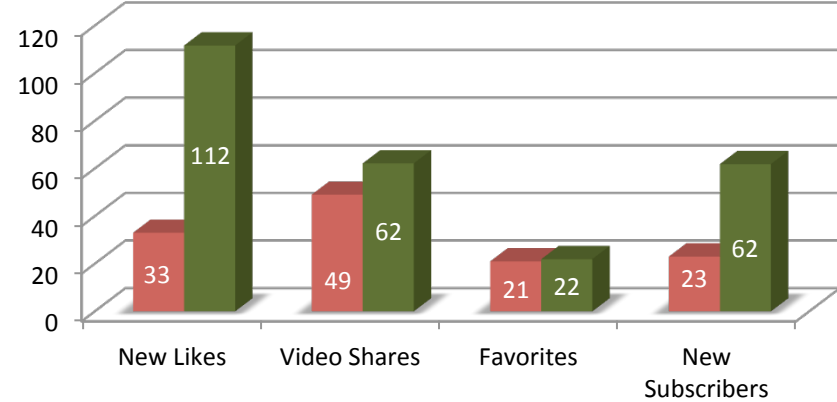

December 11, 2014

Subscribers:
2341

Total View:
277,142

NEW VIEWS

ENGAGEMENT

MOST POPULAR VIDEO

Clint Black - Loving Blind (Official Music Video) ©

Created: Sep 16, 2013 • Duration: 3:52 • Privacy setting: Public • Lifetime views: 52,024