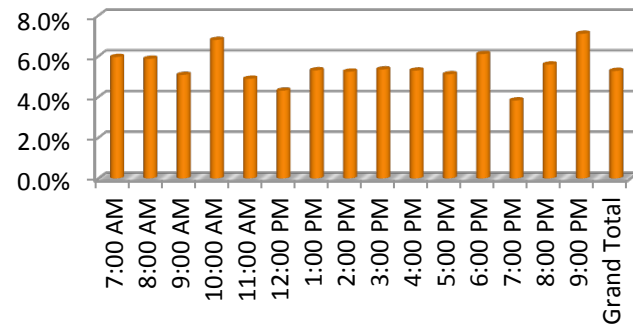

**Relative Engagement rate shows the number of Likes, Shares, and Comments your posts received (engagement) as a percentage of their actual reach

MOST ENGAGING POST

Clint Black
December 4 at 1:18pm · 🌐

Back when I was Killin a "little" time! #tbt

154,560 people reached [Boost Post](#)

Like · Comment · Share · 📌 13,636 🗨️ 474 ➦ 202

154,560 People Reached

14,941 Likes, Comments & Shares

14,215 Likes	13,636 On Post	579 On Shares
515 Comments	474 On Post	41 On Shares
211 Shares	202 On Post	9 On Shares

1,402 Post Clicks

1,400 Photo Views	2 Link Clicks	0 Other Clicks
-----------------------------	-------------------------	--------------------------

facebook

Post Performance Breakdown

RER BY DAY OF WEEK

REACH BY DAY OF WEEK

RER BY TIME (PST)

REACH BY TIME (PST)

RER BY POST TYPE

REACH BY POST TYPE

December 11, 2014

Total Followers:

37040

↑ 1.5%