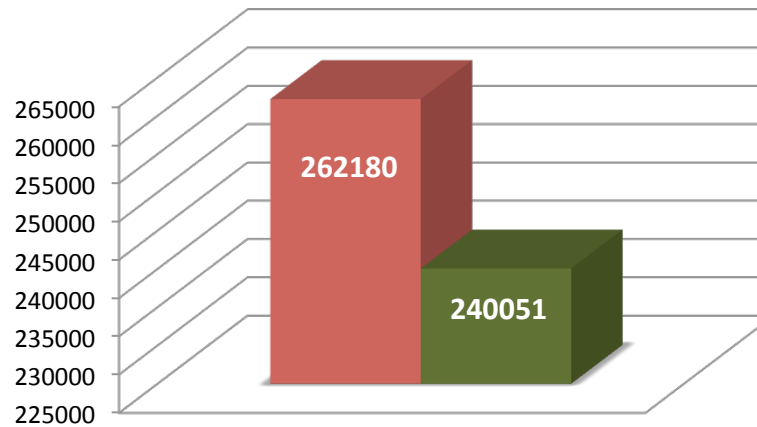

December 11, 2014

Total Followers :
15,901
↑ 3.9%

New Followers:
590

TOP TRACKS - NEW PLAYS

ALL TRACKS - NEW PLAYS

Instagram

December 11 , 2014

Total Followers :
986