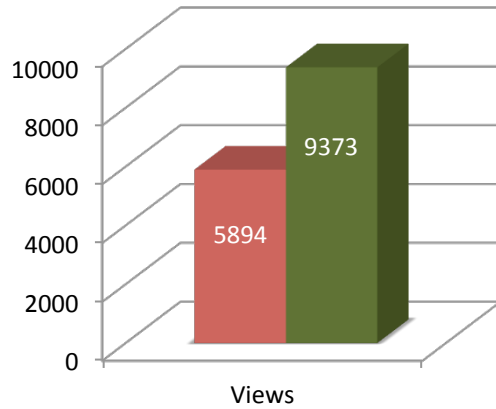

New Followers:

510

ENGAGEMENT

	11/26-12/10 (2 Week Avg)	YTD AVG	Deviation
Engagement Rate	6.35%	3.72%	3%
Re-Tweets	3.1	4.71	-34%
@Replies	2	3.08	-19%
Favorites	13	12.60	4%
Mentions	28.93	34.22	-15%

MOST ENGAGING TWEET

Clint Black [@Clint_Black](#) [Follow](#)

Better hope you can find a lawyer to work pro bone-o!

6:32 PM - 9 Dec 2014

13 RETWEETS 35 FAVORITES

Key metrics	Quantity
Impressions Number of times users saw the Tweet on Twitter	2,629
Embedded media clicks Clicks to view a photo or video in the Tweet	209
Favorites Number of times users favorited the Tweet	35
Link clicks Clicks on a URL or Card in the Tweet	29
Detail expands Number of times users clicked on the Tweet to view more details	21
Retweets Number of times users retweeted the Tweet to their followers	13
User profile clicks Clicks on the name, @handle, or profile photo of the Tweet author	8
Replies Number of replies to the Tweet	4

December 11, 2014

Subscribers:
2341

Total View:
277,142

NEW VIEWS

ENGAGEMENT

MOST POPULAR VIDEO

Clint Black - Loving Blind (Official Music Video) ©

Created: Sep 16, 2013 • Duration: 3:52 • Privacy setting: Public • Lifetime views: 52,024