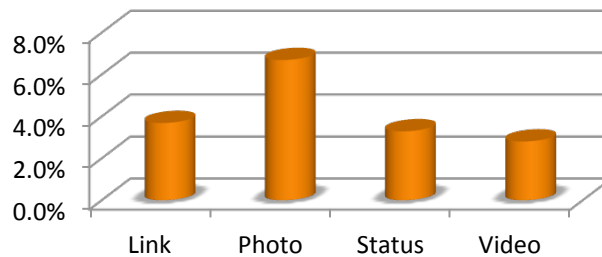

RER BY POST TYPE