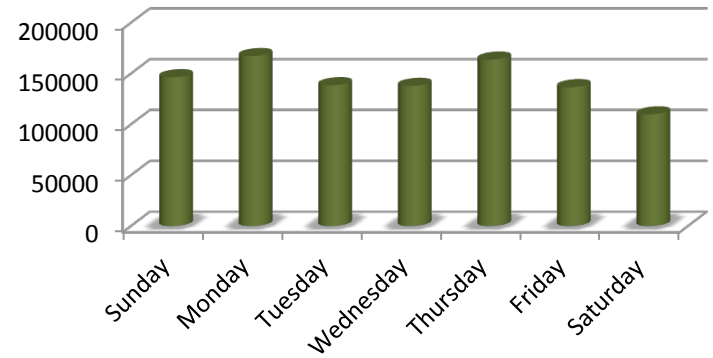

**Relative Engagement rate shows the number of Likes, Shares, and Comments your posts received (engagement) as a percentage of their actual reach

MOST ENGAGING POST

Clint Black
December 4 at 1:18pm · 🌐

Back when I was Killin a "little" time! #tbt

154,560 people reached [Boost Post](#)

Like · Comment · Share · 📌 13,636 🗨️ 474 ➦ 202

154,560 People Reached

14,941 Likes, Comments & Shares

14,215 Likes	13,636 On Post	579 On Shares
515 Comments	474 On Post	41 On Shares
211 Shares	202 On Post	9 On Shares

1,402 Post Clicks

1,400 Photo Views	2 Link Clicks	0 Other Clicks
-----------------------------	-------------------------	--------------------------

facebook

Post Performance Breakdown

RER BY DAY OF WEEK

REACH BY DAY OF WEEK

RER BY TIME (PST)

REACH BY TIME (PST)

RER BY POST TYPE

REACH BY POST TYPE

December 11, 2014

Total Followers:

37040

↑ 1.5%