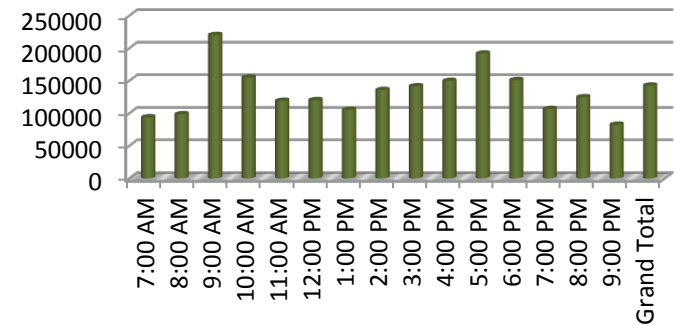

**Relative Engagement rate shows the number of Likes, Shares, and Comments your posts received (engagement) as a percentage of their actual reach

MOST ENGAGING POST

Clint Black
December 4 at 1:18pm · 🌐

Back when I was Killin a "little" time! #tbt

154,560 people reached [Boost Post](#)

Like · Comment · Share · 📌 13,636 🗨️ 474 ➦ 202

154,560 People Reached

14,941 Likes, Comments & Shares

14,215 Likes	13,636 On Post	579 On Shares
515 Comments	474 On Post	41 On Shares
211 Shares	202 On Post	9 On Shares

1,402 Post Clicks

1,400 Photo Views	2 Link Clicks	0 Other Clicks
-----------------------------	-------------------------	--------------------------

facebook

Post Performance Breakdown

RER BY DAY OF WEEK

REACH BY DAY OF WEEK

RER BY TIME (PST)

REACH BY TIME (PST)

RER BY POST TYPE

REACH BY POST TYPE

December 11, 2014

Total Followers:

37040

↑ 1.5%