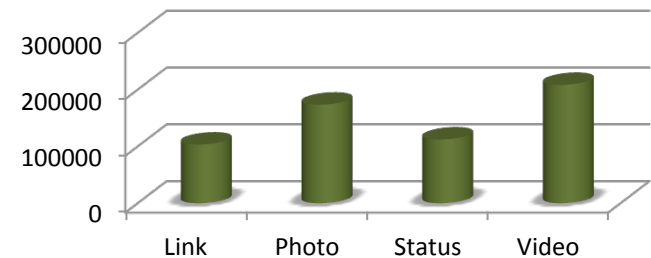

1,402 Post Clicks

1,400 Photo Views	2 Link Clicks	0 Other Clicks
-----------------------------	-------------------------	--------------------------

facebook

Post Performance Breakdown

RER BY DAY OF WEEK

REACH BY DAY OF WEEK

RER BY TIME (PST)

REACH BY TIME (PST)

RER BY POST TYPE

REACH BY POST TYPE

December 11, 2014

Total Followers:

37040

↑ 1.5%

New Followers:

510

ENGAGEMENT

	11/26-12/10 (2 Week Avg)	YTD AVG	Deviation
Engagement Rate	6.35%	3.72%	3%
Re-Tweets	3.1	4.71	-34%
@Replies	2	3.08	-19%
Favorites	13	12.60	4%
Mentions	28.93	34.22	-15%

MOST ENGAGING TWEET